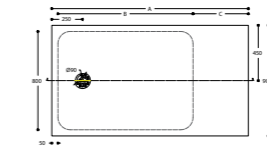

Smart

CUSTOMIZABLE SHOWER TRAYS

Smart (80cm wide)
8211-8212-8213-8214-8215-8216

TOP VIEW

CROSS-SECTION

This drawing represents Smart 8214 (80x160cm)

Smart (90cm wide)
8221-8222-8223-8224-8225-8226

TOP VIEW

CROSS-SECTION

This drawing represents Smart 8224 (90x160cm)

Available dimensions in mm

	A	B	C
Smart (80cm wide)			
8211	1200	700	450
8212	1200	1100	50
8213	1400	1100	250
8214	1600	1100	450
8215	1800	1100	650
8216	2000	1100	850
Smart (90cm wide)			
8221	1200	800	350
8222	1200	1100	50
8223	1400	1100	250
8224	1600	1100	450
8225	1800	1100	650
8226	2000	1100	850