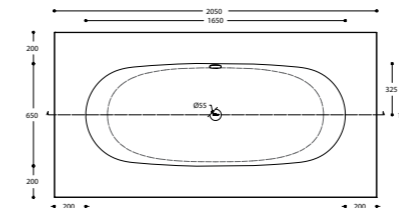

DELIGHT WHITE
(Very close to Corian® Glacier White)

TOP VIEW