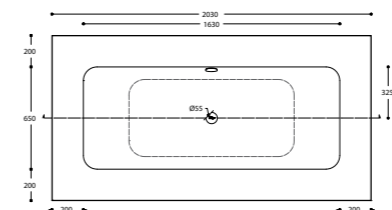

DELIGHT WHITE
(Very close to Corian® Glacier White)

TOP VIEW