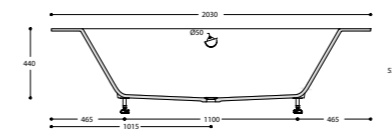

CROSS-SECTION