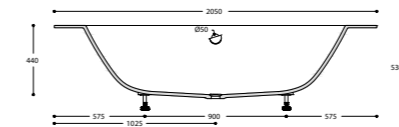

CROSS-SECTION