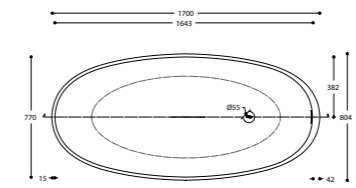

DELIGHT WHITE
(Very close to Corian® Glacier White)

TOP VIEW