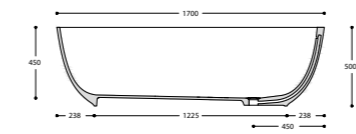

CROSS-SECTION