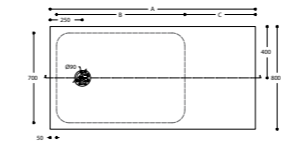

Smart

CUSTOMIZABLE SHOWER TRAYS

Smart (80cm wide)
8211-8212-8213-8214-8215-8216

TOP VIEW

CROSS-SECTION

This drawing represents Smart 8214 (80x160cm)

Smart (90cm wide)
8221-8222-8223-8224-8225-8226

TOP VIEW

CROSS-SECTION

This drawing represents Smart 8224 (90x160cm)

Available dimensions in mm

	A	B	C
Smart (80cm wide)			
8211	1200	700	450
8212	1200	1100	50
8213	1400	1100	250
8214	1600	1100	450
8215	1800	1100	650
8216	2000	1100	850
Smart (90cm wide)			
8221	1200	800	350
8222	1200	1100	50
8223	1400	1100	250
8224	1600	1100	450
8225	1800	1100	650
8226	2000	1100	850